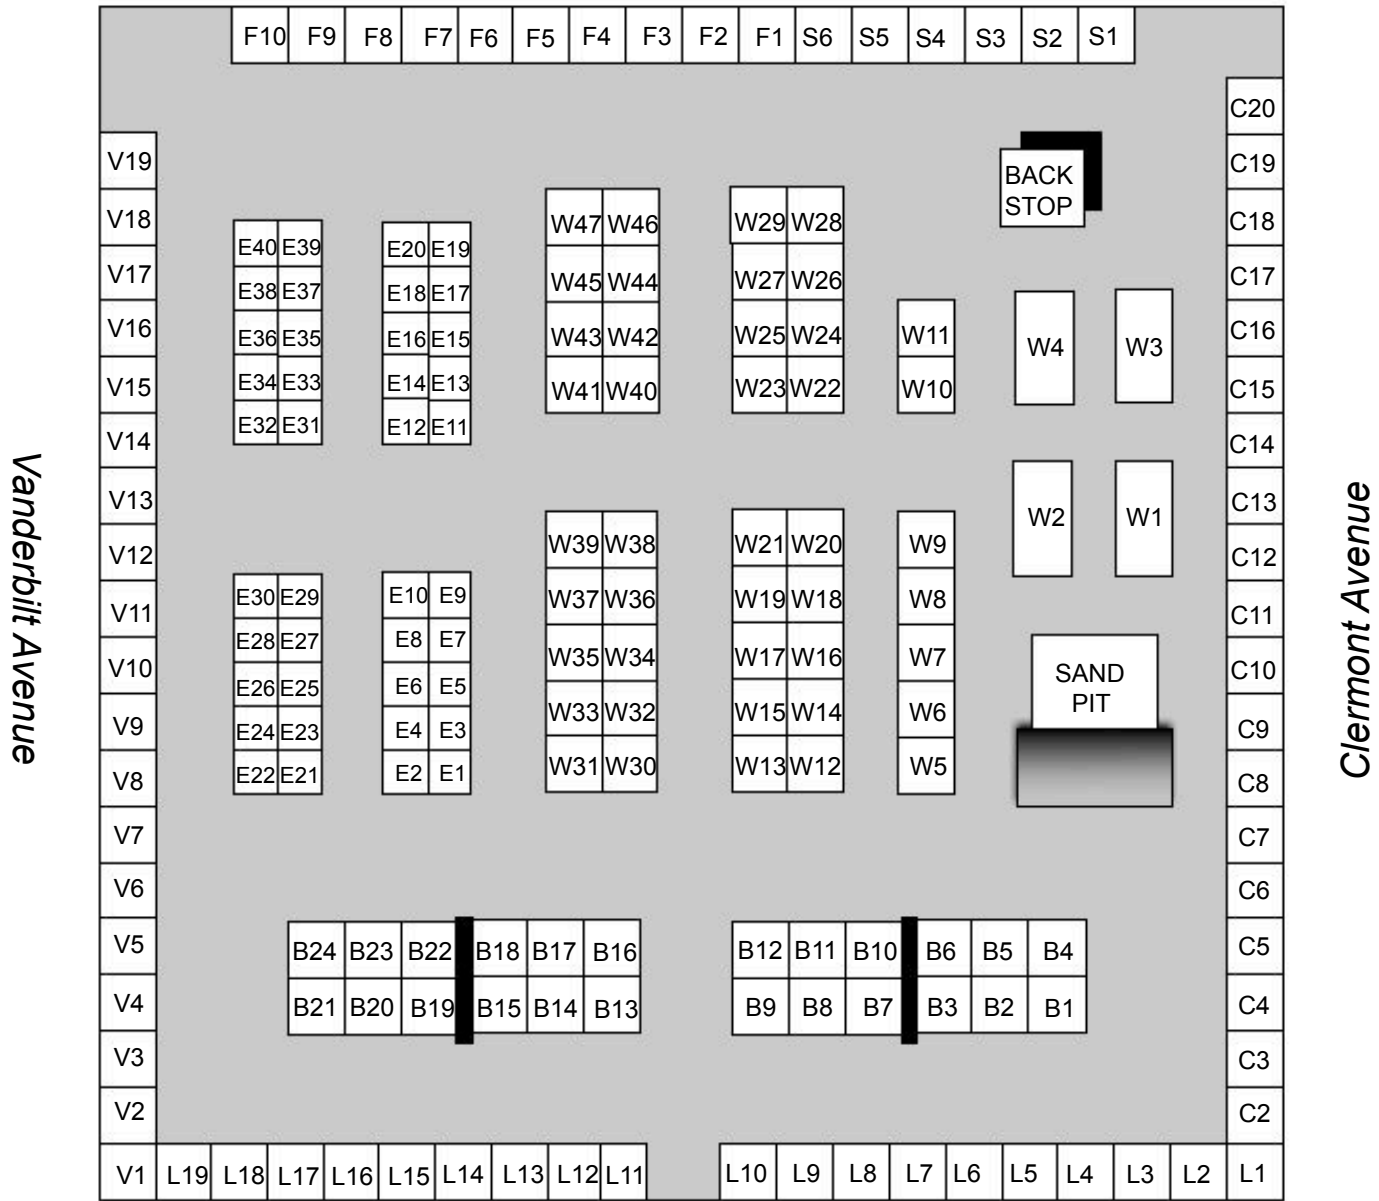

Fort Greene Flea

Bishop Loughlin

Lafayette Avenue